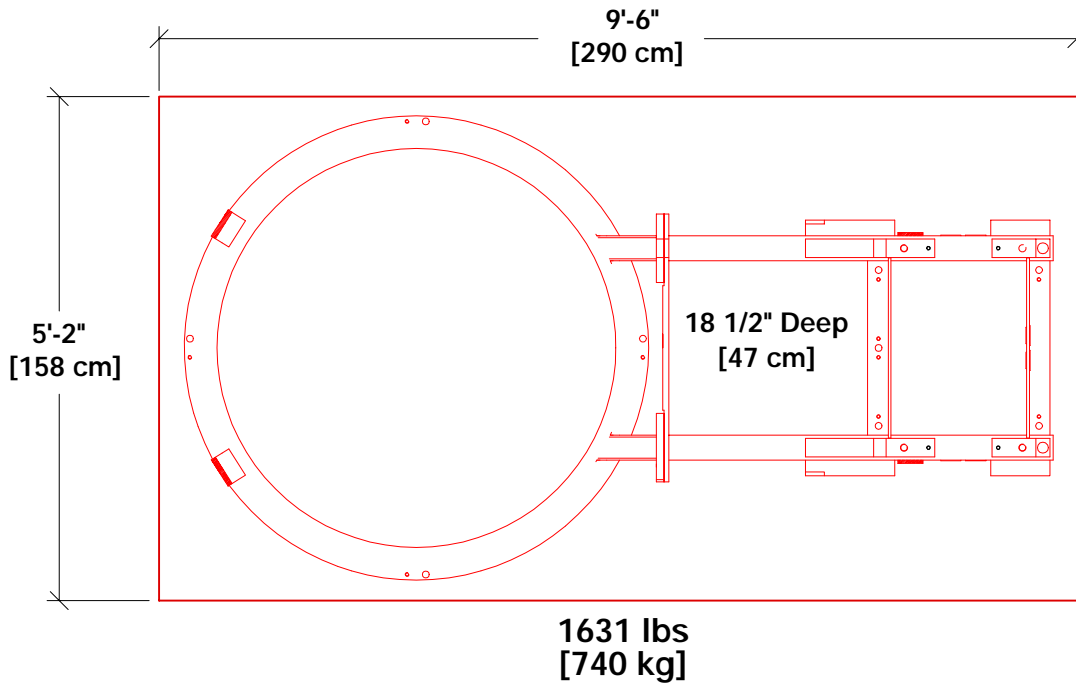

CRATED BASE FRAME

ONE/TWO PIECE RIGGING

		ACUITY VEO BASE FRAME CRATED / RIGGING SIZE / WEIGHT				
	Not For Construction					
:page	planning dept.	© Varian Medical Systems 2004 All rights reserved.	01Oct04	revision: 0	doc. #: 200048	page: