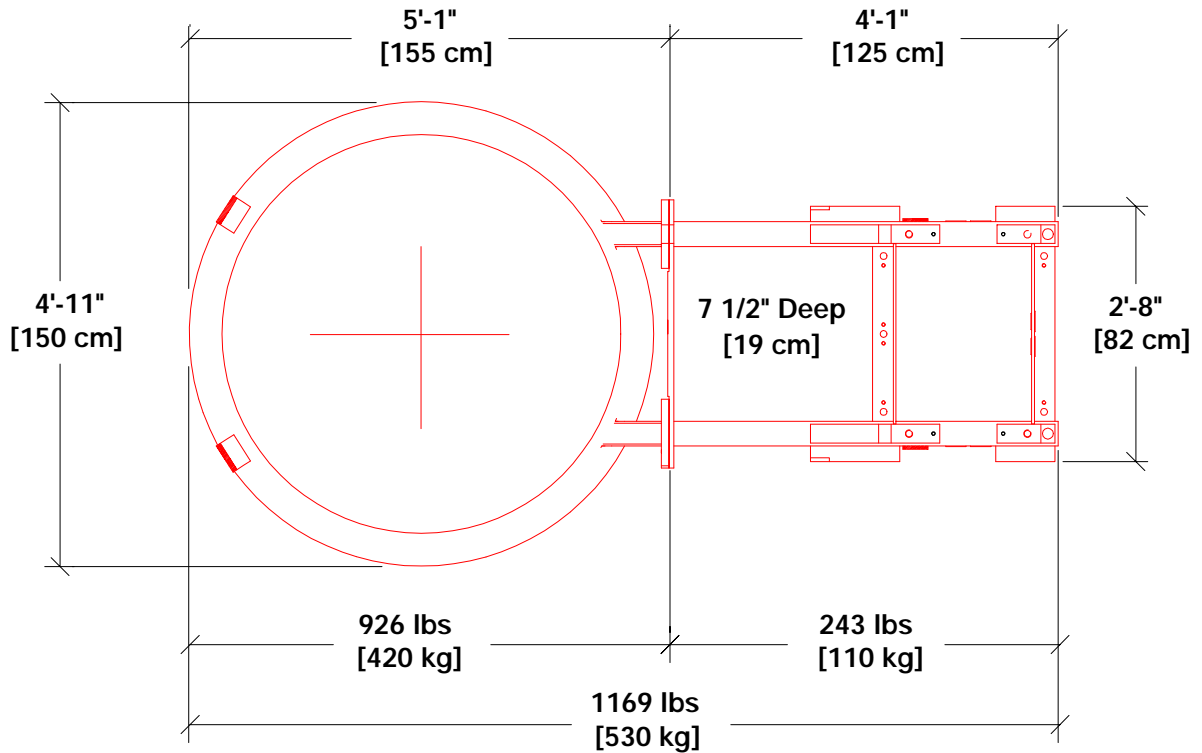

CRATED BASE FRAME

ONE/TWO PIECE RIGGING

		ACUITY VEO BASE FRAME CRATED / RIGGING SIZE / WEIGHT				
	Not For Construction					
:page	planning dept.	© Varian Medical Systems 2004 All rights reserved.	01Oct04	revision: 0	doc. #: 200048	page: